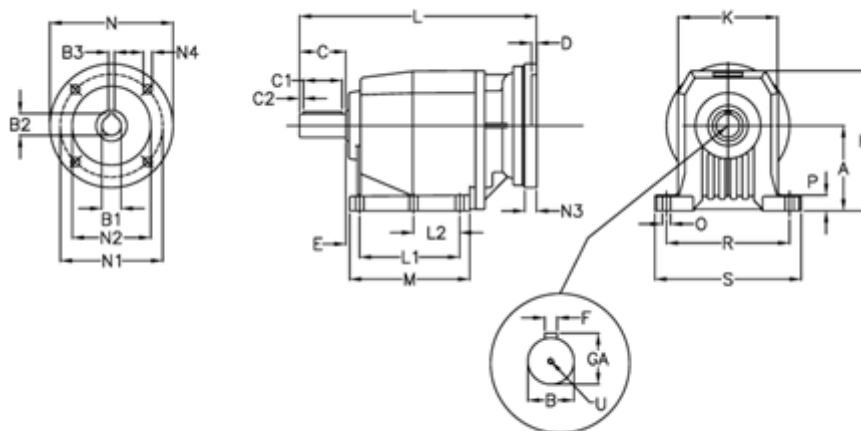

Article number: 40600800761255

Description: Helical gearbox  
C802P-7,6-P160B5

## Measures

A = 250	D = 6.0	L2 = 0.0	P = 35
B = 80	E = 33	M = 277.0	R = 370
B1 = 42	F = 22	N = 350	S = 440
B2 = 45.3	GA = 85.0	N1 = 300	U = M20x42
B3 = 12	H = 420	N2 = 250	
C = 140	K = 320	N3 = 23	
C1 = 110	L = 635.0	N4 = 18	
C2 = 15	L1 = 210.0	O = 26	